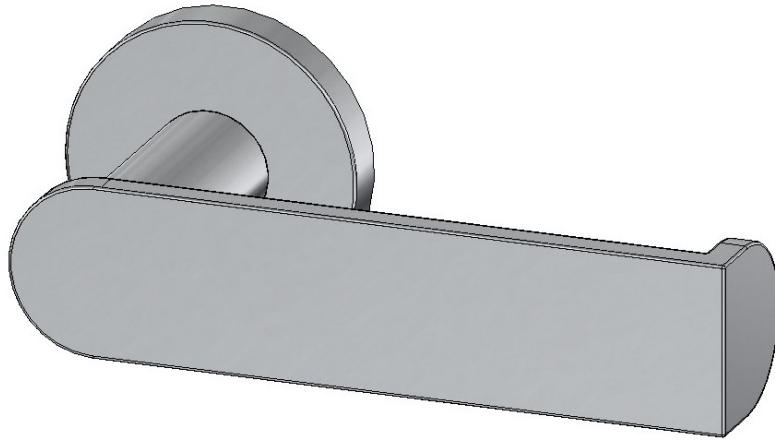

**G-9206**  
Sento Collection  
Toilet Paper Holder

Available Finishes

- Polished Chrome G-9206-PC
- Steelnox® G-9206-SN
- Olive Bronze G-9206-OB
- Polished Nickel G-9206-PN
- Architectural Black G-9206-BK
- Architectural White G-9206-WT